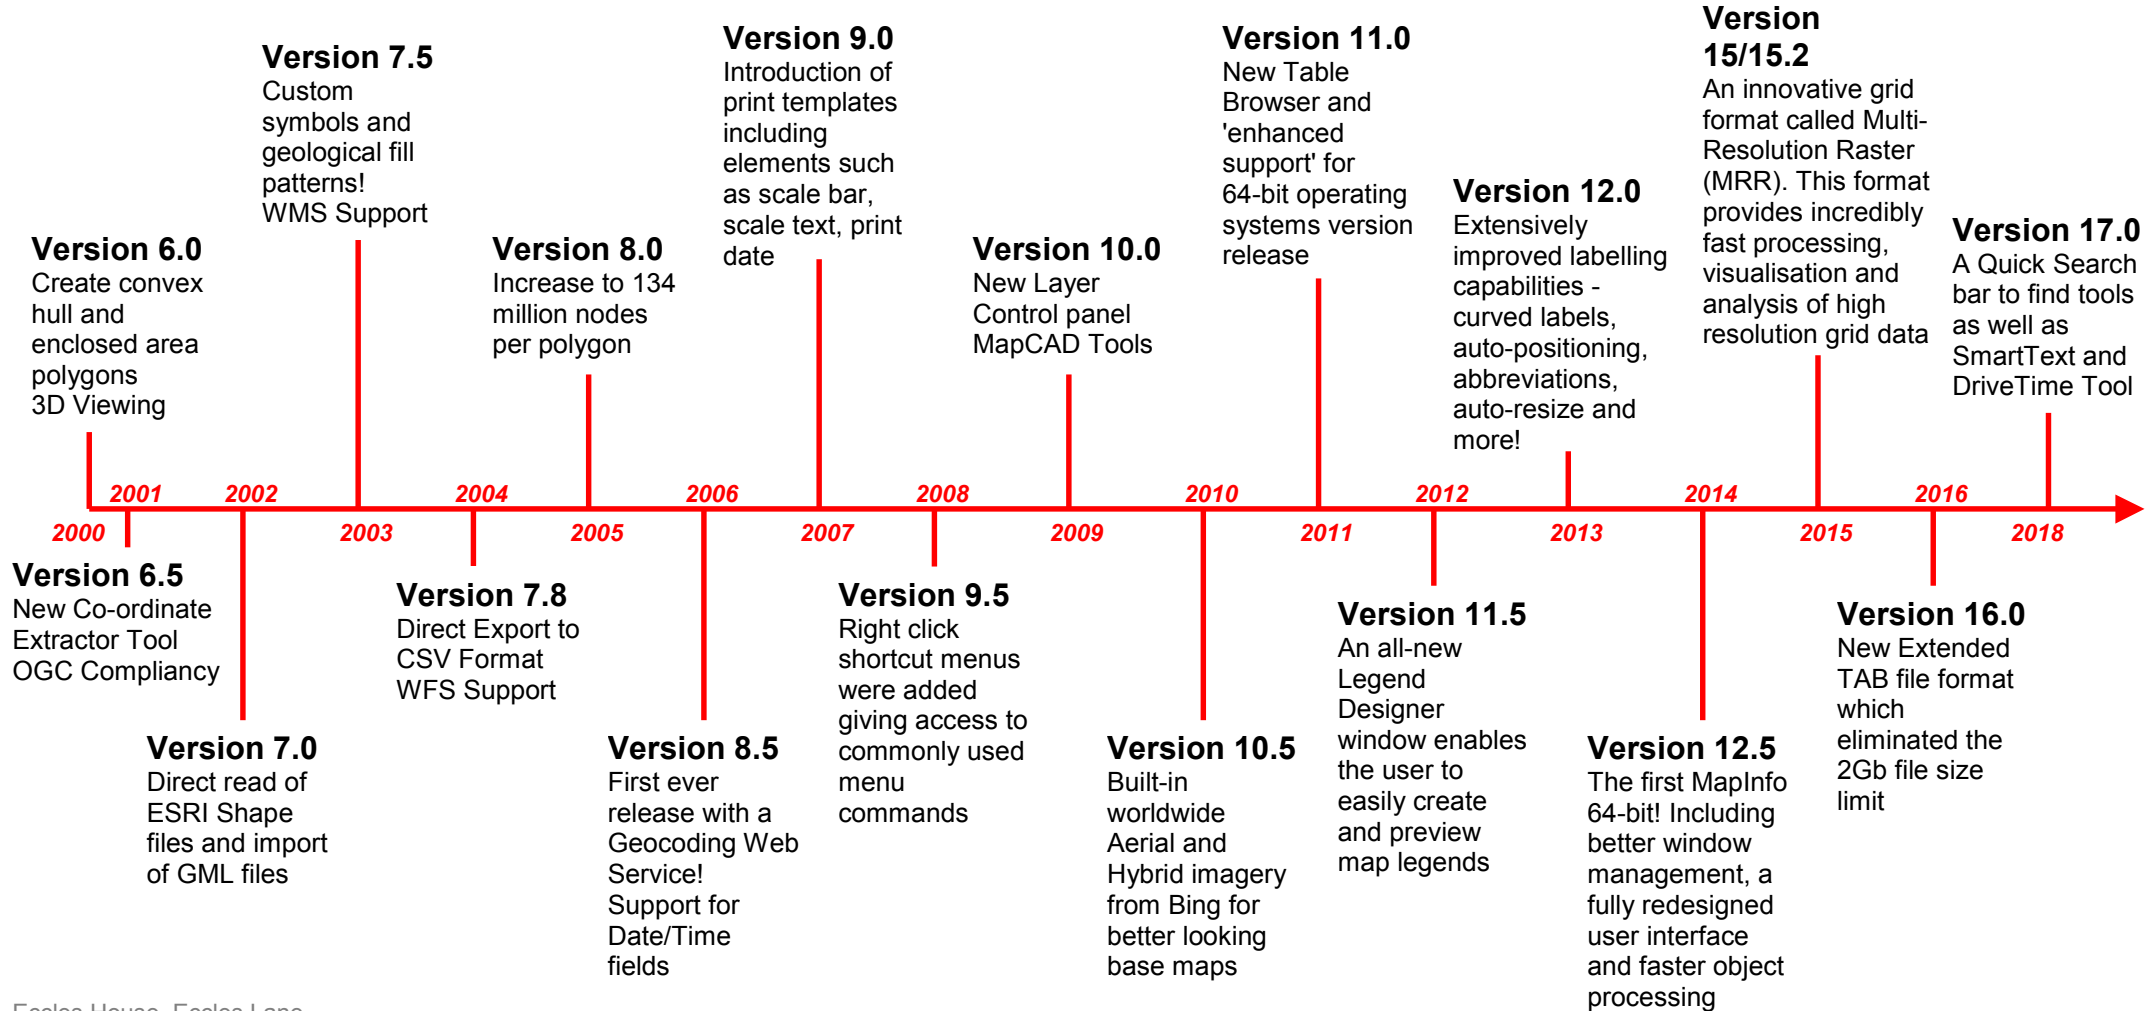

# This Week's Wisdom:

## MapInfo Version Timeline

MapInfo has come a long way over the years. Look at how many new features have been added since 2000 (and yes, we know from our Open Days that some of you are still using v6.0!)

## Mini MapInfo Logo Timeline