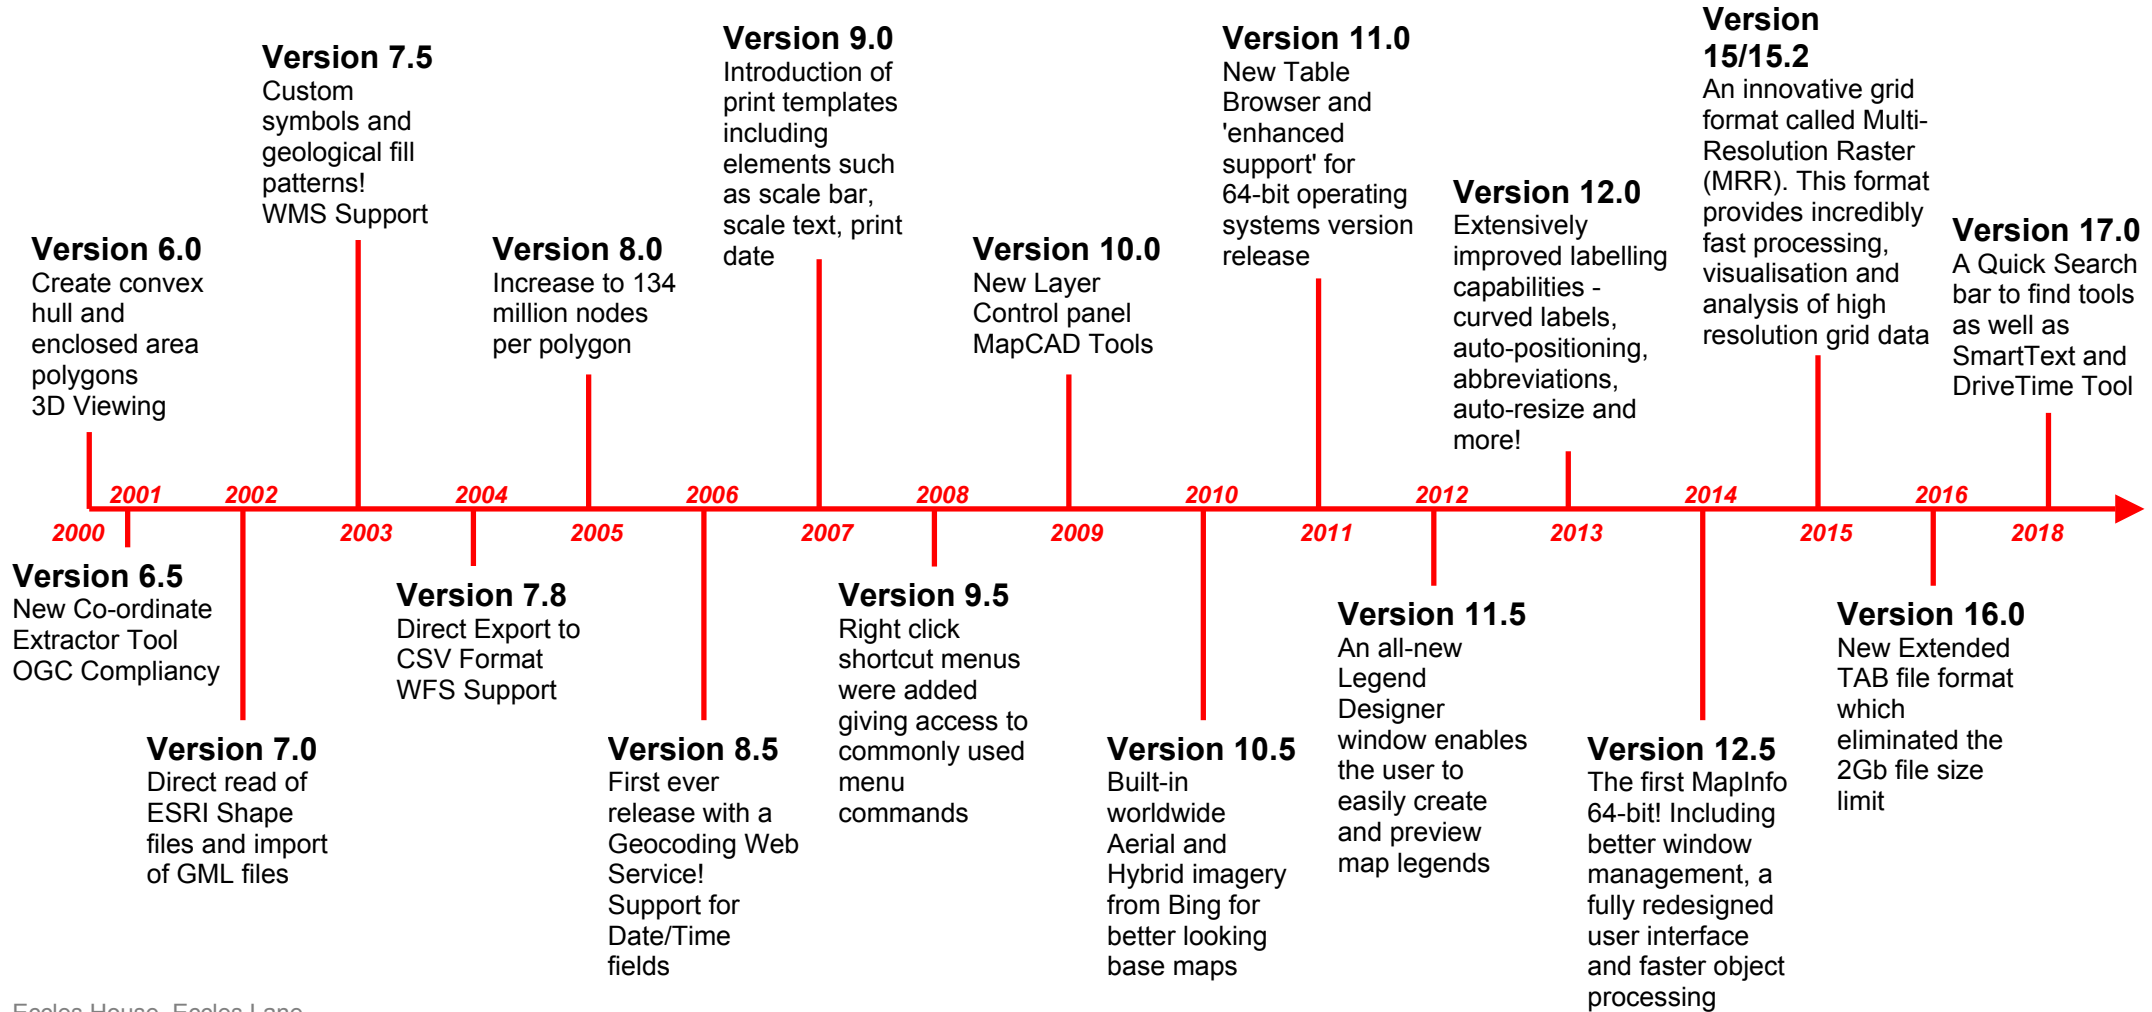

This Week's Wisdom:

MapInfo Version Timeline

MapInfo has come a long way over the years. Look at how many new features have been added since 2000 (and yes, we know from our Open Days that some of you are still using v6.0!)