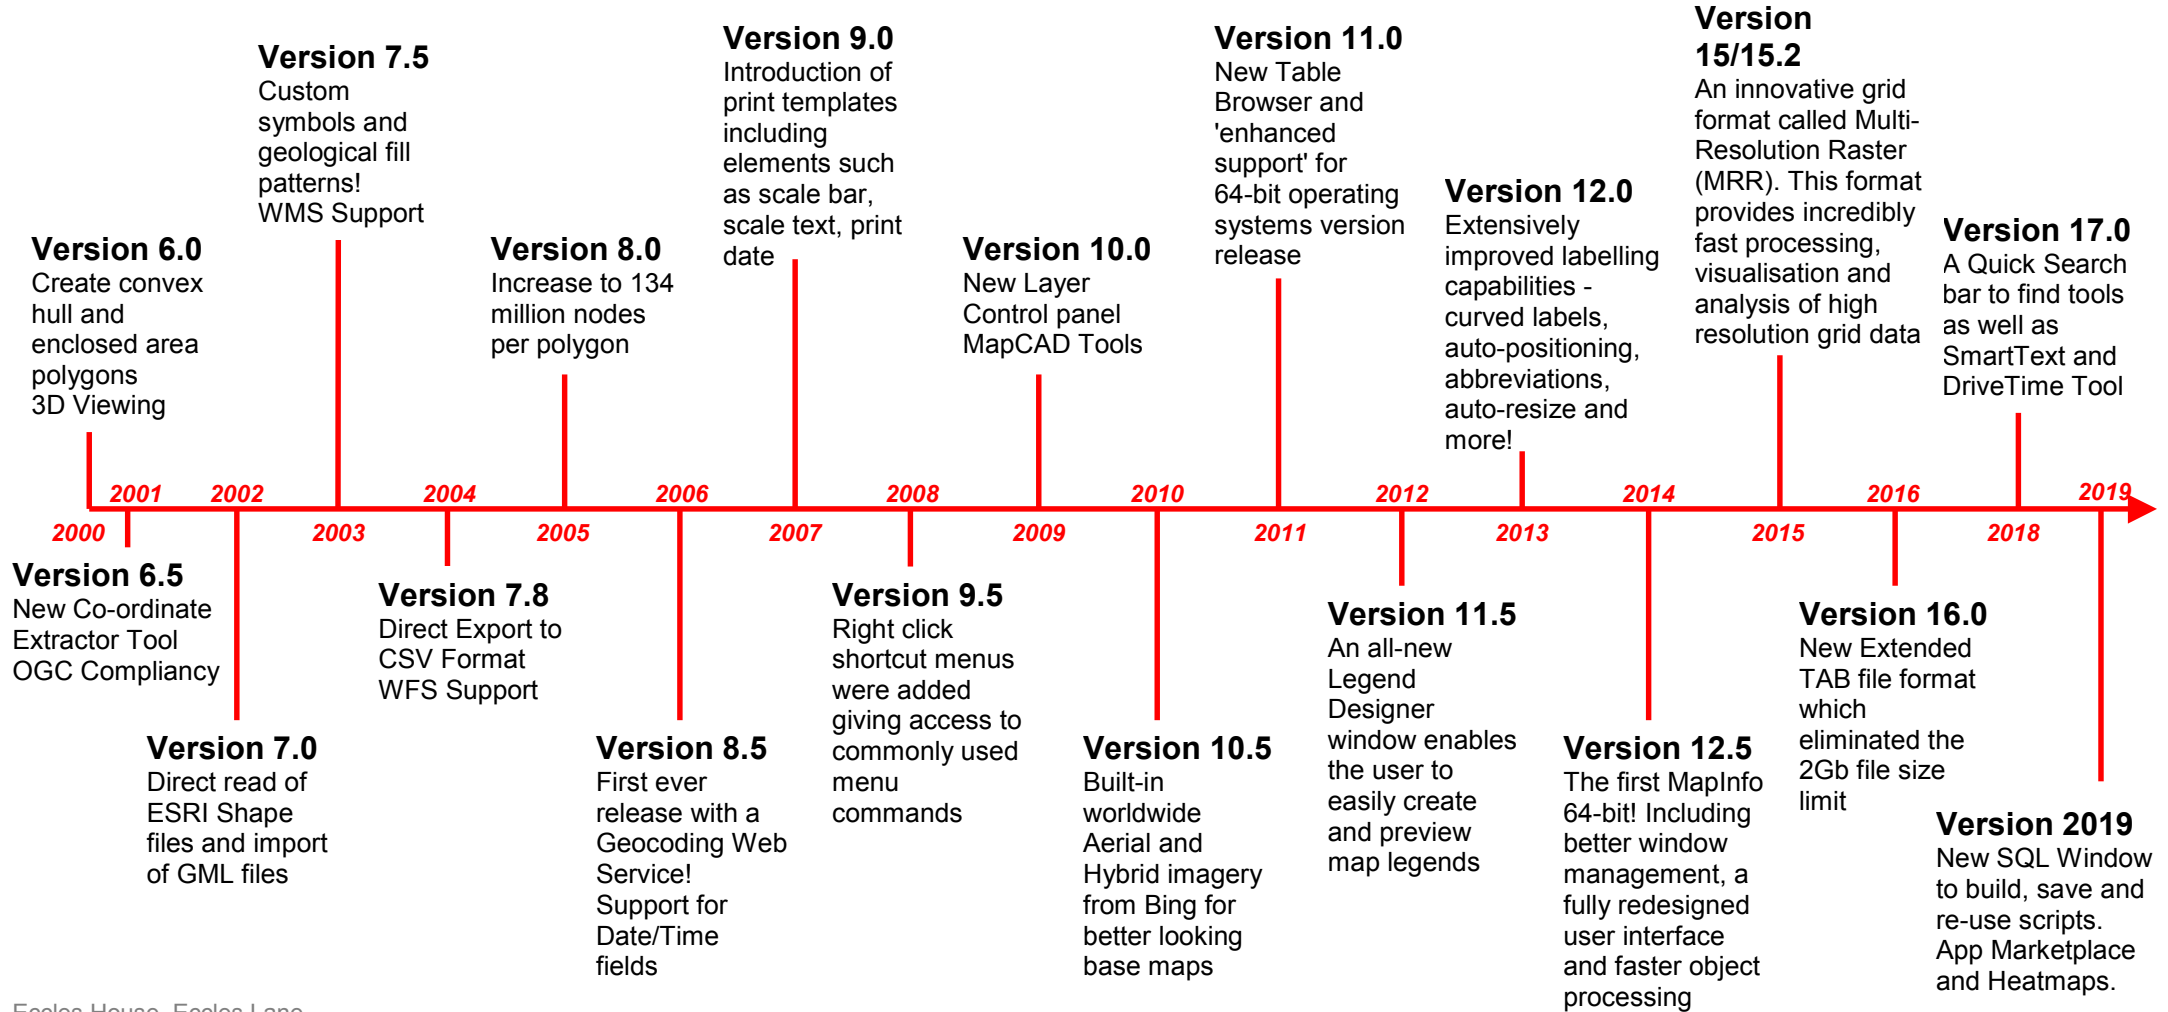

# This Week's Wisdom:

## MapInfo Version Timeline

MapInfo has come a long way over the years. Look at how many new features have been added since 2000 (and yes, we know from our Open Days that some of you are still using v6.0!)

## Mini MapInfo Logo Timeline